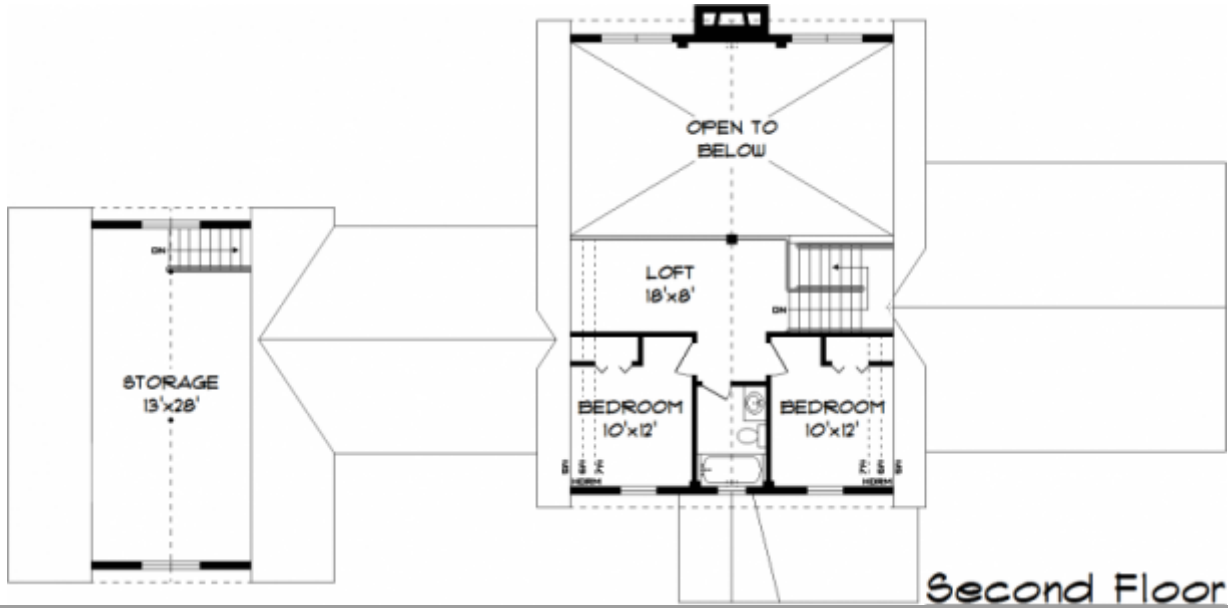

Hampshire Jefferson 2262 Living

Hampshire Jefferson 2262 Living

3 Bedroom 2 1/2 Bath

The covered entry leads to an open foyer, kitchen and dining area. The cathedral great room includes a fireplace flanked by windows for plenty of natural light. The mudroom, loaded with convenience, makes this home "one floor living". A master bedroom suite completes the 1st floor. The central staircase leads up to a large loft, a full bath and two large bedrooms on the 2nd floor. The two car garage completes this beautiful home.

Second Floor