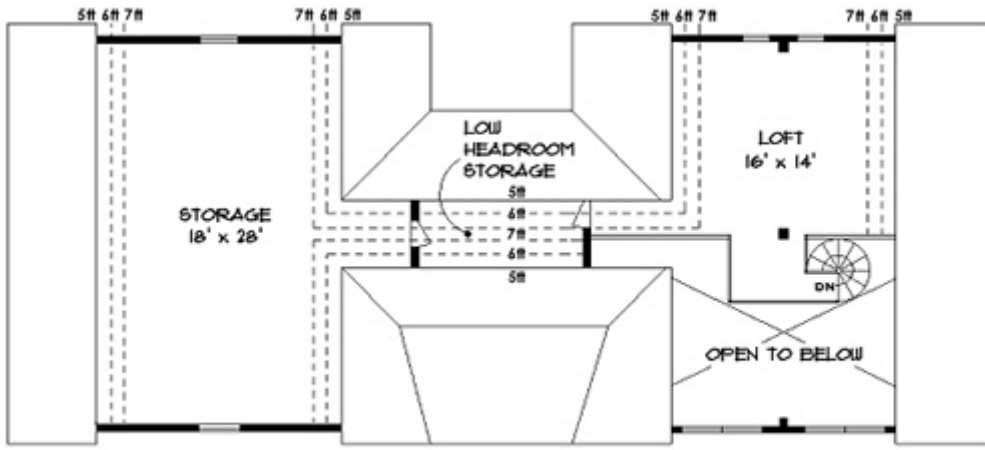

Hampshire Twin Ridge 1345 Living

Hampshire Twin Ridge 1345 Living

1 Bedroom 2 Bath

This cozy cottage is perfect for new couples or downsizing families. The covered entry opens to a mudroom with a laundry, full bath, and a pantry. The cathedral kitchen, dining area & great room create an open area with a glass wall that brings the outside in. The large master bedroom suite includes a master bath and a walk-in closet. A circular staircase rises up to a 16' x 14' loft above with tons of extra space. The two car garage adds safety and convenience.

Second Floor
