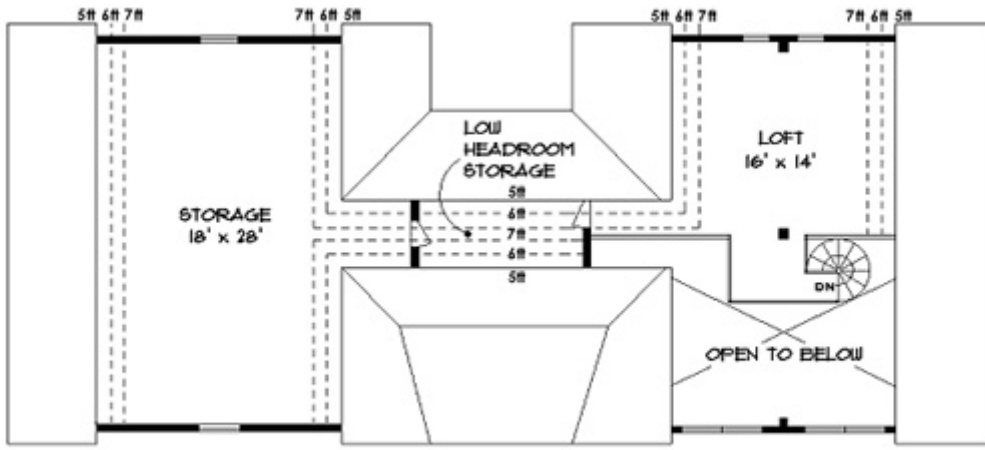

## Hampshire Twin Ridge 1345 Living

1 Bedroom 2 Bath

This cozy cottage is perfect for new couples or downsizing families. The covered entry opens to a mudroom with a laundry, full bath, and a pantry. The cathedral kitchen, dining area & great room create an open area with a glass wall that brings the outside in. The large master bedroom suite includes a master bath and a walk-in closet. A circular staircase rises up to a 16' x 14' loft above with tons of extra space. The two car garage adds safety and convenience.

Second Floor

---